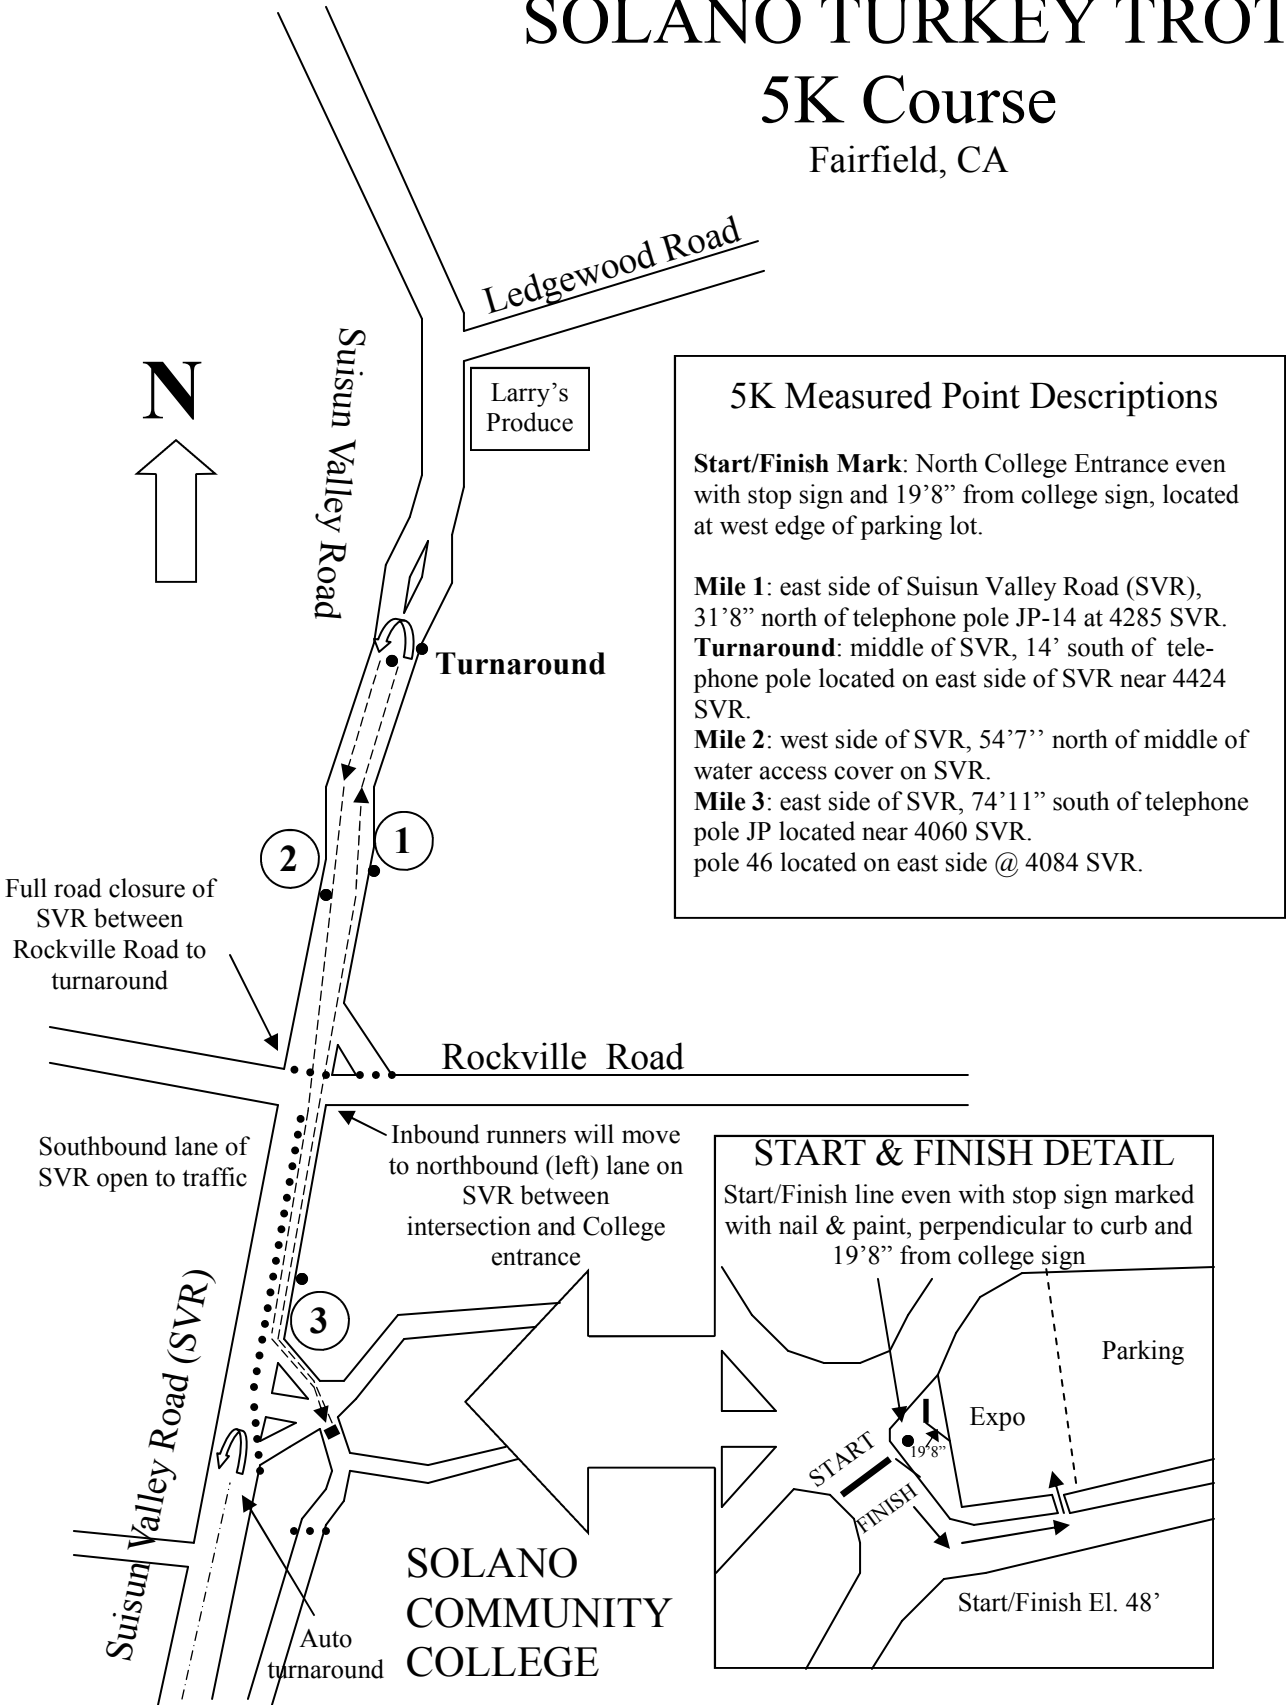

# SOLANO TURKEY TROT

## 5K Course

Fairfield, CA

**5K Measured Point Descriptions**

**Start/Finish Mark:** North College Entrance even with stop sign and 19'8" from college sign, located at west edge of parking lot.

**Mile 1:** east side of Suisun Valley Road (SVR), 31'8" north of telephone pole JP-14 at 4285 SVR.

**Turnaround:** middle of SVR, 14' south of telephone pole located on east side of SVR near 4424 SVR.

**Mile 2:** west side of SVR, 54'7" north of middle of water access cover on SVR.

**Mile 3:** east side of SVR, 74'11" south of telephone pole JP located near 4060 SVR. pole 46 located on east side @ 4084 SVR.